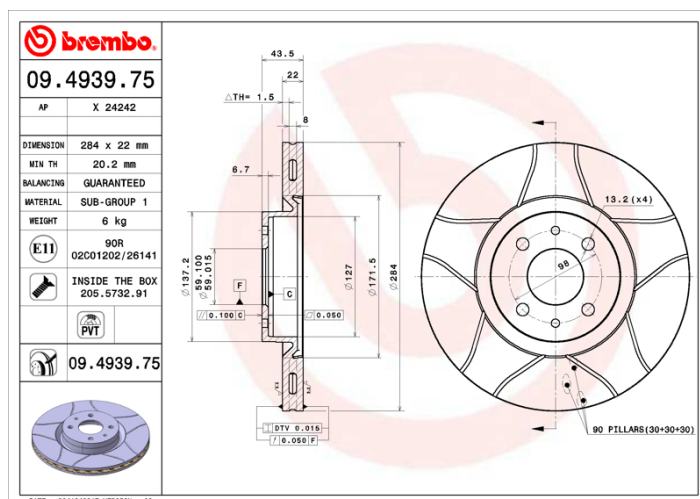

- ✓ Brembo quality
- ✓ ECE-R90 certificate
- ✓ Performance
- ✓ Sports driving
- ✓ Sporty look
- ✓ Anti-corrosion
- ✓ PVT ventilation
- ✓ Fastening screws

Technical specifications

EAN code
8020584011317

Axle
Front

Diameter Ø
284 mm

Thickness (TH)
22 mm

Height (A)
44 mm

Number of holes (C)
4

Brake disc type
Ventilated

Centering (B)
59 mm

Min. thickness
20,2 mm

Tightening torque
98 Nm