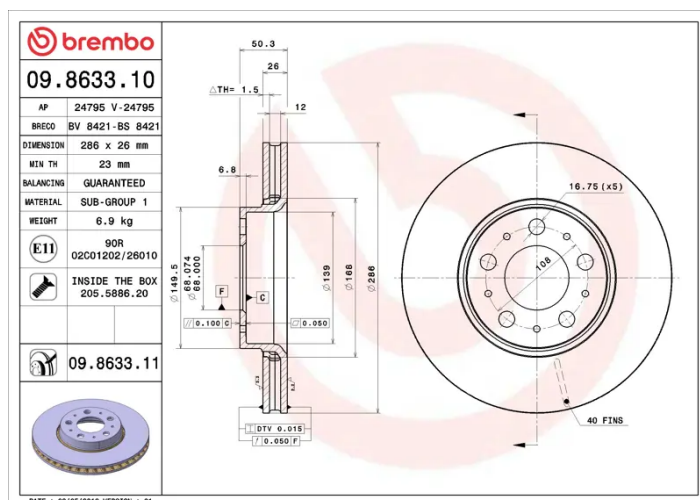

### Technical specifications

EAN code  
**8020584863312**

Axle  
**Front**

Diameter Ø  
**286 mm**

Thickness (TH)  
**26 mm**

Height (A)  
**50 mm**

Number of holes (C)  
**5**

Brake disc type  
**Ventilated**

Centering (B)  
**68 mm**

Min. thickness  
**23 mm**

Tightening torque  
**140 Nm**

COMPATIBLE VEHICLES