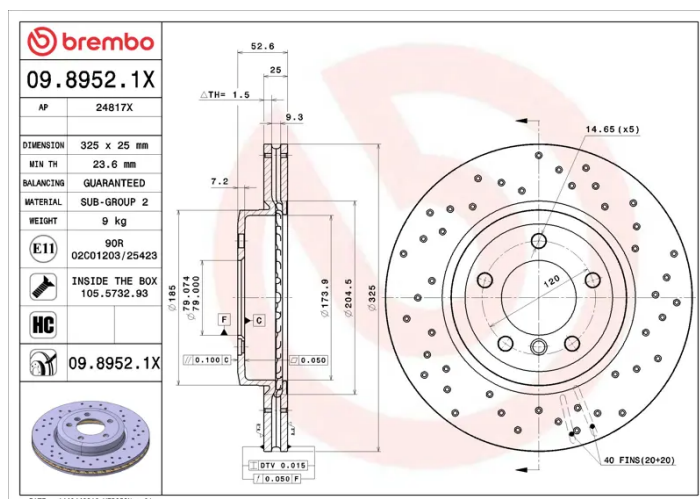

BRAKE DISC XTRA

09.8952.1X

The 09.8952.1X Xtra brake disc is synonymous with reliability

The Brembo Xtra brake disc features holes on the braking surface. The holes are designed to improve the cooling of the braking system, to generate greater fading resistance and grip in the initial stages of braking. The sports look is also enhanced by the presence of the UV paint.

- ✓ Brembo quality
- ✓ ECE-R90 certificate
- ✓ Performance
- ✓ Sports driving
- ✓ Sporty look
- ✓ High carbon
- ✓ Anti-corrosion
- ✓ Fastening screws

Technical specifications

EAN code 8020584212592	Axle Front	Diameter Ø 325 mm
Thickness (TH) 25 mm	Height (A) 53 mm	Number of holes (C) 5
Brake disc type Ventilated	Centering (B) 79 mm	Min. thickness 23,6 mm
Tightening torque 120 Nm		