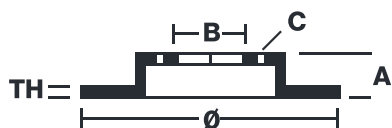

Technical specifications

EAN code	Axle	Diameter Ø
-	Rear	358 mm
Thickness (TH)	Height (A)	Number of holes (C)
28 mm	74 mm	5
Brake disc type	Centering (B)	Min. thickness
Ventilated	85 mm	26 mm
Tightening torque		
160 Nm		

COMPATIBLE VEHICLES