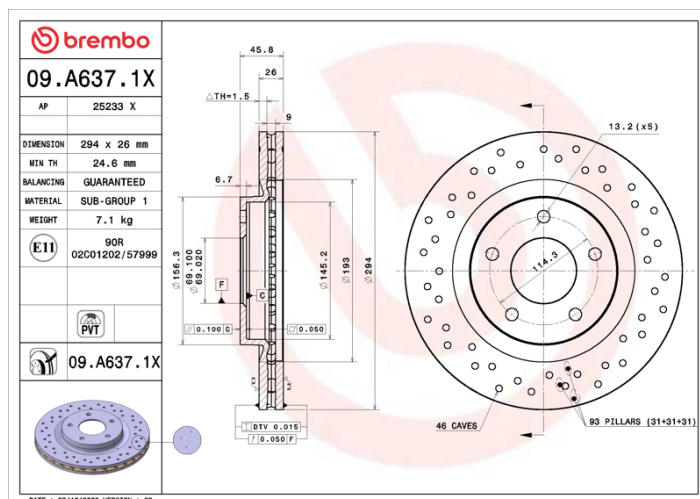

- ✓ Brembo quality
- ✓ ECE-R90 certificate
- ✓ Performance
- ✓ Sports driving
- ✓ Sporty look
- ✓ Anti-corrosion
- ✓ PVT ventilation

Technical specifications

EAN code
8020584326091

Axle
Front

Diameter \varnothing
294 mm

Thickness (TH)
26 mm

Height (A)
46 mm

Number of holes (C)
5

Brake disc type
Ventilated

Centering (B)
69 mm

Min. thickness
24,6 mm

COMPATIBLE VEHICLES

COMPATIBLE OE PART NUMBERS

2AMV5514AA	CHRYSLER
------------	----------

5105514AA	CHRYSLER
-----------	----------

2AMV5514AA	CHRYSLER (BBDC)
------------	-----------------

5105514AA	CHRYSLER (BBDC)
-----------	-----------------

2AMV5514AA	DODGE
------------	-------