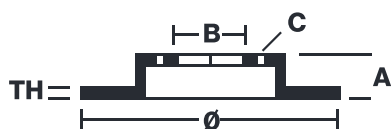

BRAKE DISC XTRA

09.A637.1X

The 09.A637.1X Xtra brake disc is synonymous with reliability

The Brembo Xtra brake disc features holes on the braking surface. The holes are designed to improve the cooling of the braking system, to generate greater fading resistance and grip in the initial stages of braking. The sports look is also enhanced by the presence of the UV paint.

- ✓ Brembo quality
- ✓ ECE-R90 certificate
- ✓ Performance
- ✓ Sports driving
- ✓ Sporty look
- ✓ Anti-corrosion
- ✓ PVT ventilation

Technical specifications

EAN code
8020584326091

Axle
Front

Diameter \varnothing
294 mm