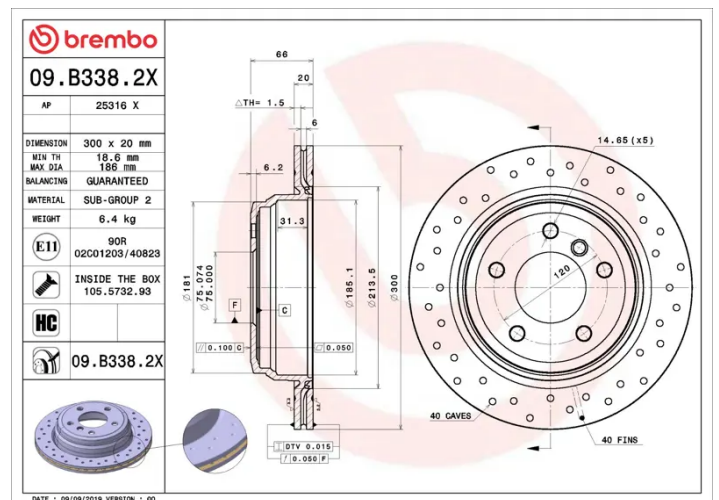

- ✓ Brembo quality
- ✓ ECE-R90 certificate
- ✓ Performance
- ✓ Sports driving
- ✓ Sporty look
- ✓ High carbon
- ✓ Anti-corrosion
- ✓ Fastening screws

Technical specifications

EAN code
8020584237977

Axle
Rear

Diameter Ø
300 mm

Thickness (TH)
20 mm

Height (A)
66 mm

Number of holes (C)
5

Brake disc type
Ventilated

Centering (B)
75 mm

Min. thickness
18,6 mm

COMPATIBLE VEHICLES