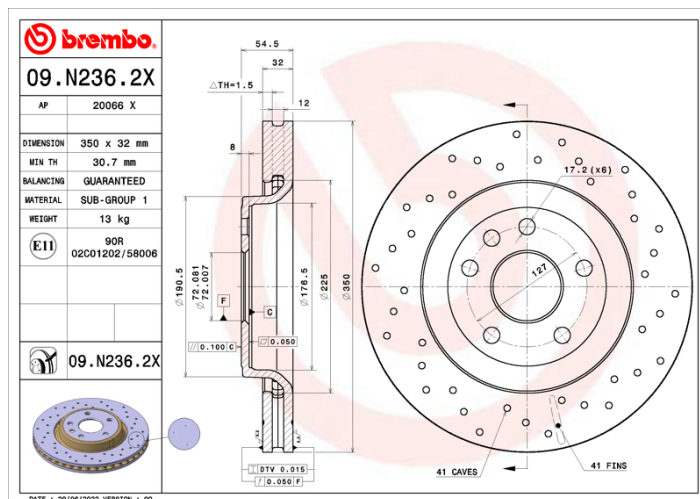

### Technical specifications

EAN code  
**8020584320259**

Axle  
**Front**

Diameter Ø  
**350 mm**

Thickness (TH)  
**32 mm**

Height (A)  
**54,5 mm**

Number of holes (C)  
**6**

Brake disc type  
**Ventilated**

Centering (B)  
**72 mm**

Min. thickness  
**30,7 mm**

COMPATIBLE VEHICLES