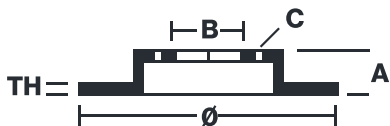

### Technical specifications

EAN code  
**8020584320259**

Axle  
**Front**

Diameter Ø  
**350 mm**

Thickness (TH)  
**32 mm**

Height (A)  
**54,5 mm**

Number of holes (C)  
**6**

Brake disc type  
**Ventilated**