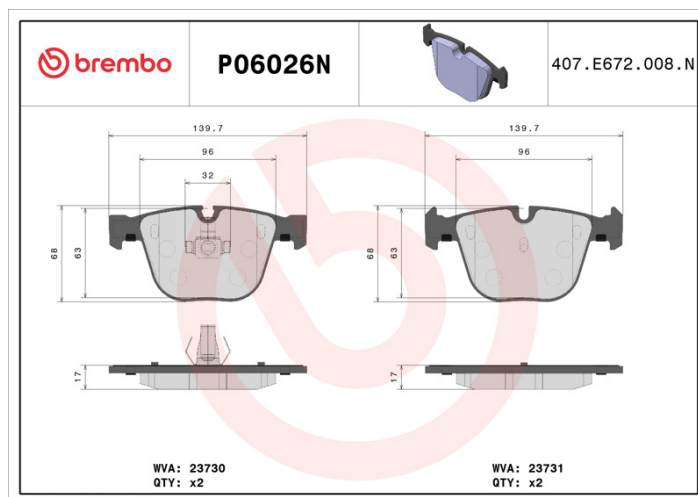

BRAKE PAD NAO P06026N

The P06026N NAO brake pad is synonymous with reliability

Brembo NAO brake pads stand out for their ultimate braking comfort, reduced friction wear and low dust mission, which makes for cleaner rims and reduced maintenance requirements. The advanced friction material in keeping with the strictest environmental standards is the main distinguishing feature of NAO compounds.

- ✓ OE-equivalent
- ✓ Brembo quality
- ✓ Safety
- ✓ Comfort
- ✓ Durability
- ✓ Dust reduction
- ✓ With accessories

Technical specifications

EAN code 8020584095867	Axle Rear	Thickness 17 mm
Width 139 mm	Height 68 mm	Braking system Teves
Wear indicator Prepared for wear indicator	WVA number 23730,23731	Accessories With anti-squeal shim With piston clip