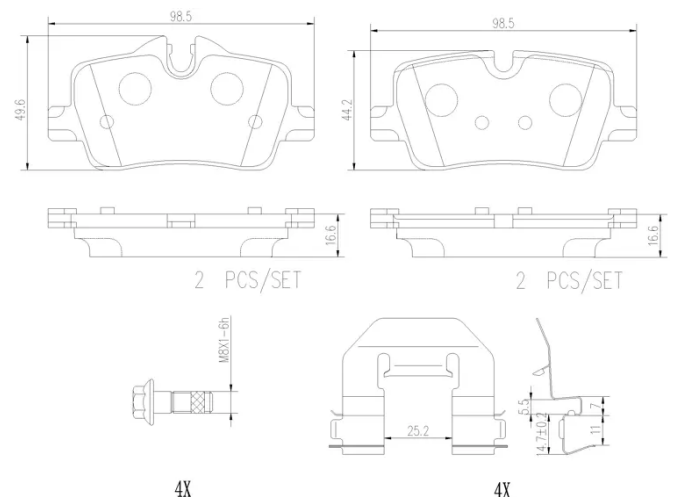

- ✓ OE-equivalent
- ✓ Brembo quality
- ✓ ECE-R90 certificate
- ✓ Safety
- ✓ Performance
- ✓ Dust reduction
- ✓ Comfort
- ✓ With accessories

Technical specifications

EAN code
8020584130780

Axle
Rear

Thickness
17 mm

Width
99 mm

Height
44 mm

Braking system
TRW

Wear indicator
Prepared for wear indicator

WVA number
21421,21422

Accessories
**With anti-squeal shim
With accessories
With brake caliper bolts**

COMPATIBLE VEHICLES