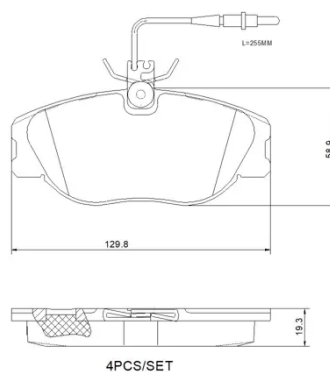

## Technical specifications

EAN code <b>8020584125441</b>	Axle <b>Front</b>	Thickness <b>19 mm</b>
Width <b>130 mm</b>	Height <b>60 mm</b>	Braking system <b>Girling</b>
Wear indicator <b>Electric</b>	WVA number <b>21801,21802</b>	Accessories <b>With accessories</b> <b>With anti-squeal shim</b> <b>With brake caliper bolts</b>