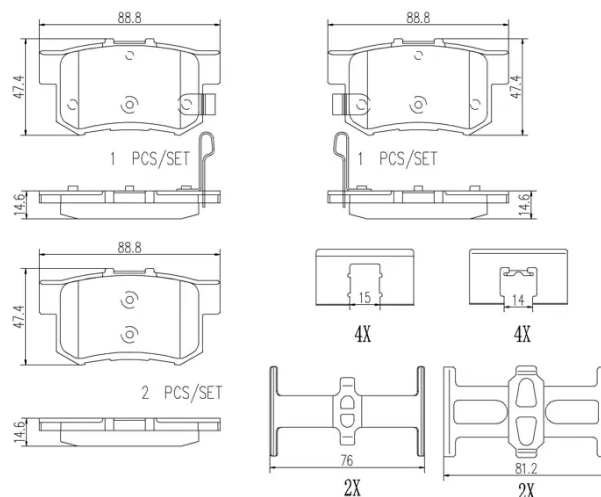

## Technical specifications

EAN code <b>8020584097632</b>	Axle <b>Rear</b>	Thickness <b>15 mm</b>
Width <b>89 mm</b>	Height <b>47 mm</b>	Braking system <b>Akebono</b>
Wear indicator <b>Acoustic</b>	WVA number <b>21719,21720,21721,23652</b>	Accessories <b>With anti-squeal shim</b>