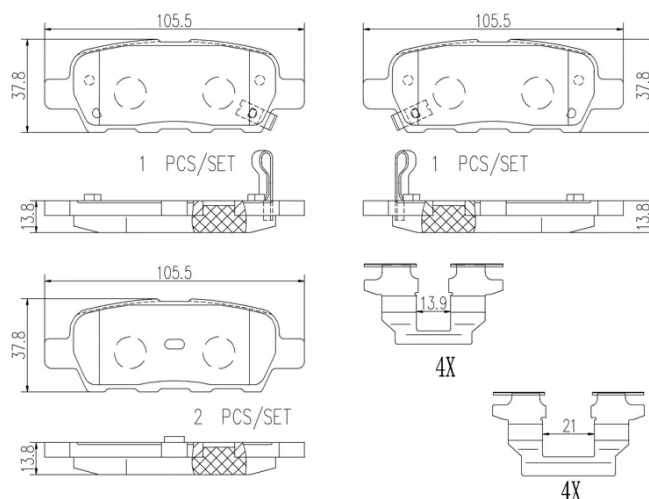

- ✓ OE-equivalent
- ✓ Brembo quality
- ✓ Safety
- ✓ Comfort
- ✓ Durability
- ✓ Dust reduction
- ✓ With accessories

Technical specifications

EAN code 8020584098844	Axle Rear	Thickness 14 mm
Width 106 mm	Height 38 mm	Braking system Akebono
Wear indicator Acoustic	WVA number 23872,24088,23871	Accessories With anti-squeal shim