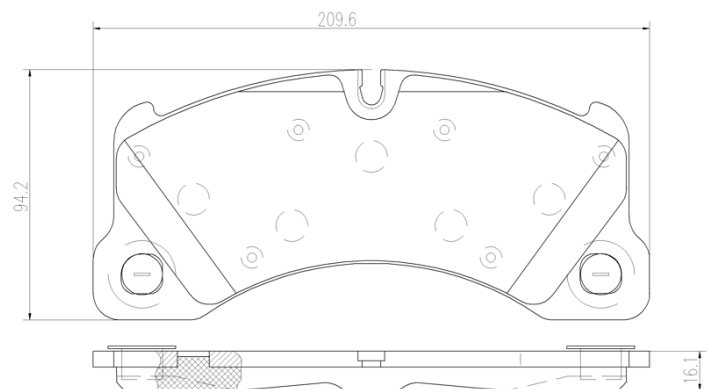

- ✓ OE-equivalent
- ✓ Brembo quality
- ✓ Safety
- ✓ Comfort
- ✓ Durability
- ✓ Dust reduction
- ✓ With accessories

Technical specifications

| | | |
|-----------------------------|------------|-----------------------|
| EAN code | Axle | Thickness |
| 8020584089606 | Front | 16 mm |
| Width | Height | Braking system |
| 210 mm | 94 mm | Brembo |
| Wear indicator | WVA number | Accessories |
| Prepared for wear indicator | 24553 | With anti-squeal shim |