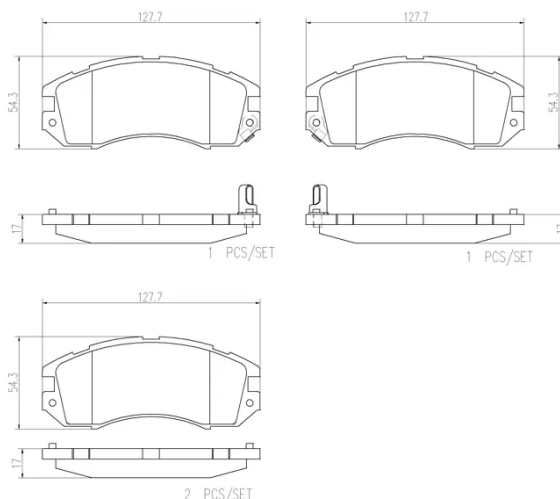

- ✓ OE-equivalent
- ✓ Brembo quality
- ✓ Safety
- ✓ Comfort
- ✓ Durability
- ✓ Dust reduction
- ✓ With accessories

Technical specifications

EAN code 8020584086032	Axle Front	Thickness 17 mm
Width 128 mm	Height 54 mm	Braking system Akebono
Wear indicator Acoustic	WVA number 21496,21495,21503	Accessories With anti-squeal shim