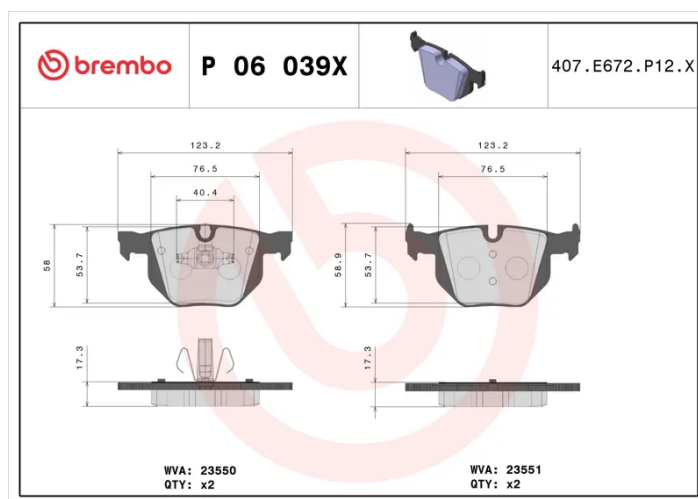

BRAKE PAD XTRA P 06 039X

The P 06 039X Xtra brake pad is synonymous with reliability

Brembo Xtra brake pads, developed to enhance the advantages of the Xtra and Max discs, are made using the special BRM X L01 compound which consists of more than 30 different components. Compared with the compound used for original-equivalent pads, the new solution assures a higher friction coefficient, which translates to more precise and stable braking, at both high and low temperatures. All this makes for greater driving comfort and improved pedal modularity, without compromising the product's mileage output.

- ✓ OE-equivalent
- ✓ Brembo quality
- ✓ ECE-R90 certificate
- ✓ Safety
- ✓ Performance
- ✓ Sports driving

Technical specifications

EAN code 8020584068533	Axle Rear	Thickness 17 mm
Width 123 mm	Height 58 mm	Braking system Teves
Wear indicator Prepared for wear indicator	WVA number 23551,23550	Accessories With anti-squeal shim