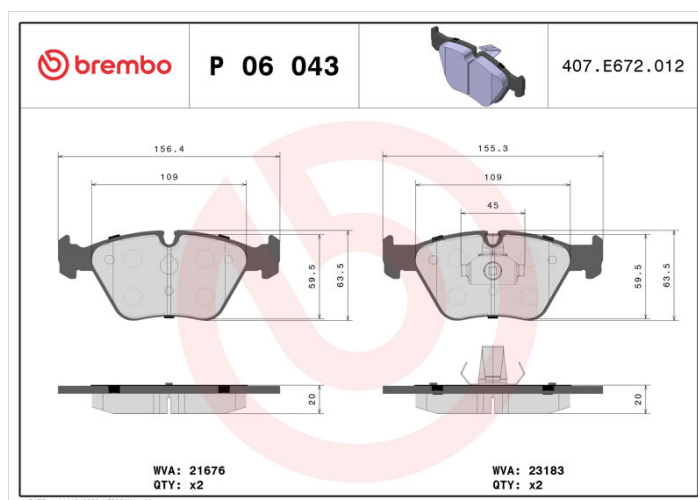

BRAKE PAD

P 06 043

The P 06 043 brake pad is synonymous with reliability

The Brembo brake pad guarantees ultimate safety when braking thanks to the use of more than 100 different compounds, designed according to the type of vehicle and use. Stopping distances reduced to a minimum, maximum driving comfort and silent operation are the most important features of Brembo materials. Brembo brake pads are supplied together with an extensive range of accessories and assembly kits for professional-standard installation.

- ✓ OE-equivalent
- ✓ Brembo quality
- ✓ ECE-R90 certificate
- ✓ Safety
- ✓ Performance
- ✓ Comfort

Technical specifications

EAN code
8020584059913

Axle
Front

Thickness
20 mm

Width
155 mm

Height
64 mm

Braking system
Teves

Wear indicator
Prepared for wear indicator

WVA number
23183,21676

Accessories
With piston clip

COMPATIBLE VEHICLES