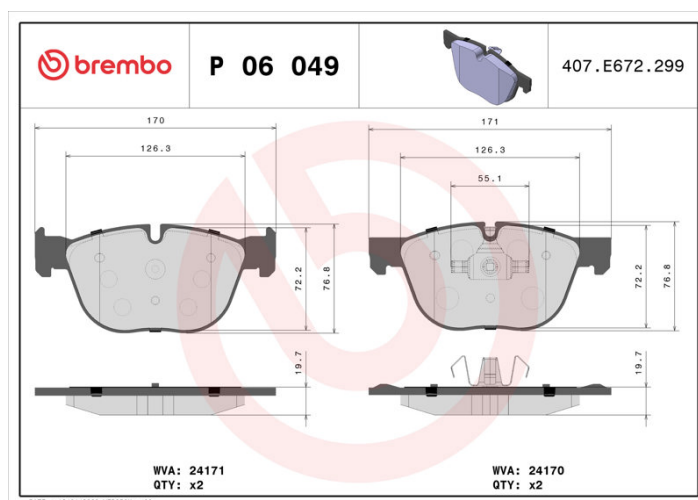

## P 06 049

The P 06 049 brake pad is synonymous with reliability

The Brembo brake pad guarantees ultimate safety when braking thanks to the use of more than 100 different compounds, designed according to the type of vehicle and use. Stopping distances reduced to a minimum, maximum driving comfort and silent operation are the most important features of Brembo materials. Brembo brake pads are supplied together with an extensive range of accessories and assembly kits for professional-standard installation.

### Technical specifications

EAN code <b>8020584059975</b>	Axle <b>Front</b>	Thickness <b>20 mm</b>
Width <b>171 mm</b>	Height <b>77 mm</b>	Braking system <b>Teves</b>
Wear indicator <b>Prepared for wear indicator</b>	WVA number <b>24170,24171</b>	Accessories <b>With piston clip</b>