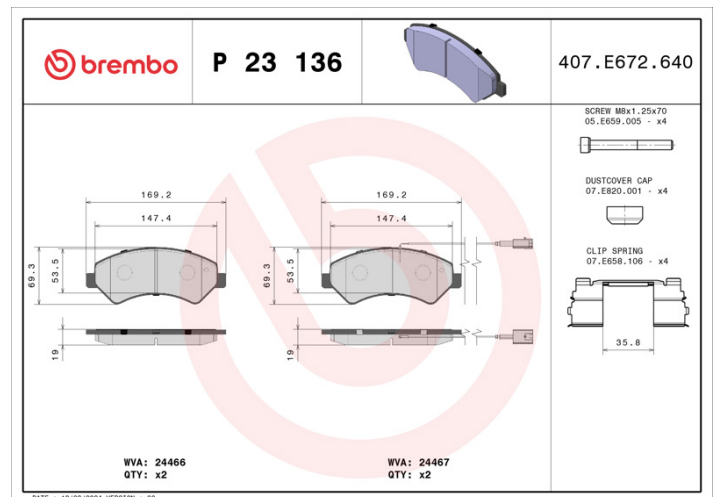

BRAKE PAD

P 23 136

The P 23 136 brake pad is synonymous with reliability

The Brembo brake pad guarantees ultimate safety when braking thanks to the use of more than 100 different compounds, designed according to the type of vehicle and use. Stopping distances reduced to a minimum, maximum driving comfort and silent operation are the most important features of Brembo materials. Brembo brake pads are supplied together with an extensive range of accessories and assembly kits for professional-standard installation.

- ✓ OE-equivalent
- ✓ Brembo quality
- ✓ ECE-R90 certificate
- ✓ Safety
- ✓ Performance
- ✓ Comfort
- ✓ With accessories

Technical specifications

EAN code 8020584102978	Axle Front	Thickness 19 mm
Width 169 mm	Height 69 mm	Braking system Brembo
Wear indicator Electric	WVA number 24466,24467	Accessories With accessories With brake caliper bolts