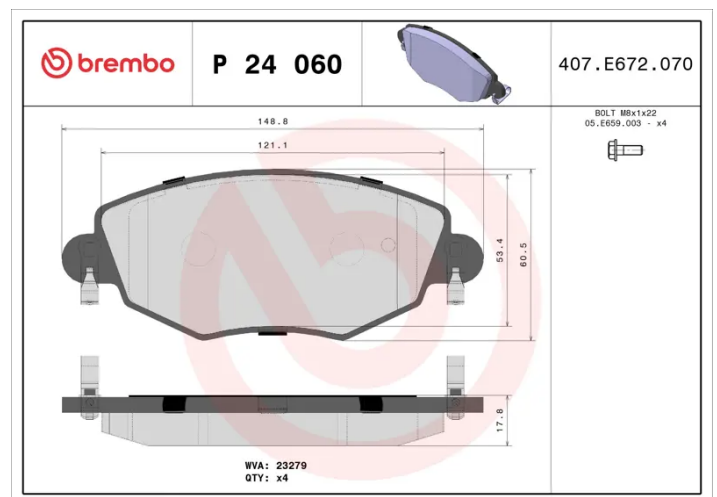

BRAKE PAD

P 24 060

The P 24 060 brake pad is synonymous with reliability

The Brembo brake pad guarantees ultimate safety when braking thanks to the use of more than 100 different compounds, designed according to the type of vehicle and use. Stopping distances reduced to a minimum, maximum driving comfort and silent operation are the most important features of Brembo materials. Brembo brake pads are supplied together with an extensive range of accessories and assembly kits for professional-standard installation.

- ✓ OE-equivalent
- ✓ Brembo quality
- ✓ ECE-R90 certificate
- ✓ Safety
- ✓ Performance
- ✓ Comfort
- ✓ With accessories

Technical specifications

EAN code 8020584052327	Axle Front	Thickness 18 mm
Width 149 mm	Height 61 mm	Braking system Bosch
Wear indicator Without	WVA number 23279	Accessories With anti-squeal shim With brake caliper bolts With accessories