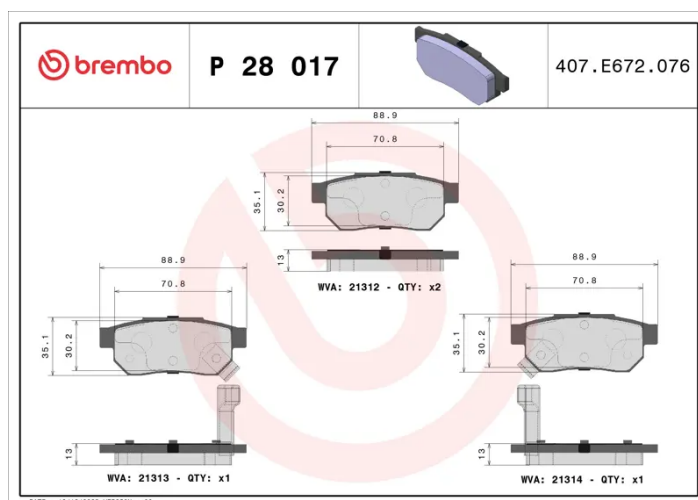

BRAKE PAD

P 28 017

The P 28 017 brake pad is synonymous with reliability

The Brembo brake pad guarantees ultimate safety when braking thanks to the use of more than 100 different compounds, designed according to the type of vehicle and use. Stopping distances reduced to a minimum, maximum driving comfort and silent operation are the most important features of Brembo materials. Brembo brake pads are supplied together with an extensive range of accessories and assembly kits for professional-standard installation.

- ✓ OE-equivalent
- ✓ Brembo quality
- ✓ ECE-R90 certificate
- ✓ Safety
- ✓ Performance
- ✓ Comfort

Technical specifications

EAN code 8020584052518	Axle Rear	Thickness 13 mm
Width 89 mm	Height 35 mm	Braking system Akebono
Wear indicator Acoustic	WVA number 21312,21314,21313	Accessories With anti-squeal shim