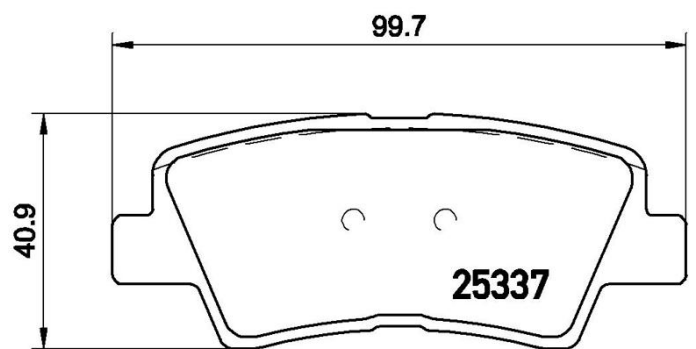

### Technical specifications

EAN code <b>8020584121627</b>	Axle <b>Rear</b>	Thickness <b>16 mm</b>
Width <b>100 mm</b>	Height <b>41 mm</b>	Braking system <b>Akebono</b>
Wear indicator <b>Acoustic</b>	WVA number <b>25337,25338,25339</b>	Accessories <b>With anti-squeal shim</b> <b>With accessories</b>