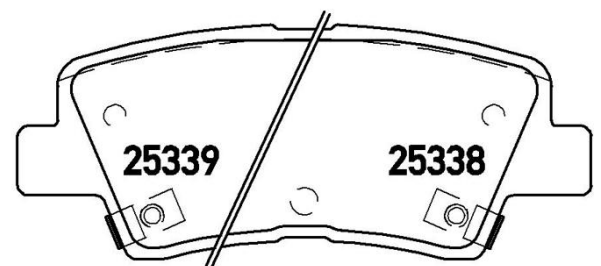

## P 30 067X

The P 30 067X Xtra brake pad is synonymous with reliability

Brembo Xtra brake pads, developed to enhance the advantages of the Xtra and Max discs, are made using the special BRM X L01 compound which consists of more than 30 different components. Compared with the compound used for original-equivalent pads, the new solution assures a higher friction coefficient, which translates to more precise and stable braking, at both high and low temperatures. All this makes for greater driving comfort and improved pedal modularity, without compromising the product's mileage output.

### Technical specifications

EAN code <b>8020584121627</b>	Axle <b>Rear</b>	Thickness <b>16 mm</b>
Width <b>100 mm</b>	Height <b>41 mm</b>	Braking system <b>Akebono</b>
Wear indicator <b>Acoustic</b>	WVA number <b>25337,25338,25339</b>	Accessories <b>With anti-squeal shim</b> <b>With accessories</b>