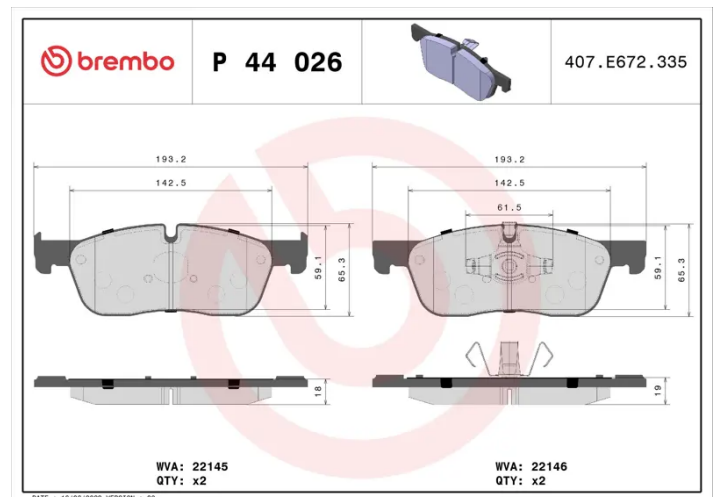

## P 44 026

The P 44 026 brake pad is synonymous with reliability

The Brembo brake pad guarantees ultimate safety when braking thanks to the use of more than 100 different compounds, designed according to the type of vehicle and use. Stopping distances reduced to a minimum, maximum driving comfort and silent operation are the most important features of Brembo materials. Brembo brake pads are supplied together with an extensive range of accessories and assembly kits for professional-standard installation.

### Technical specifications

EAN code <b>8020584084755</b>	Axle <b>Front</b>	Thickness <b>18 mm</b>
Width <b>193 mm</b>	Height <b>66 mm</b>	Braking system <b>Teves</b>
Wear indicator <b>Prepared for wear indicator</b>	WVA number <b>22145,22146</b>	Accessories <b>With piston clip With accessories With anti-squeal shim</b>