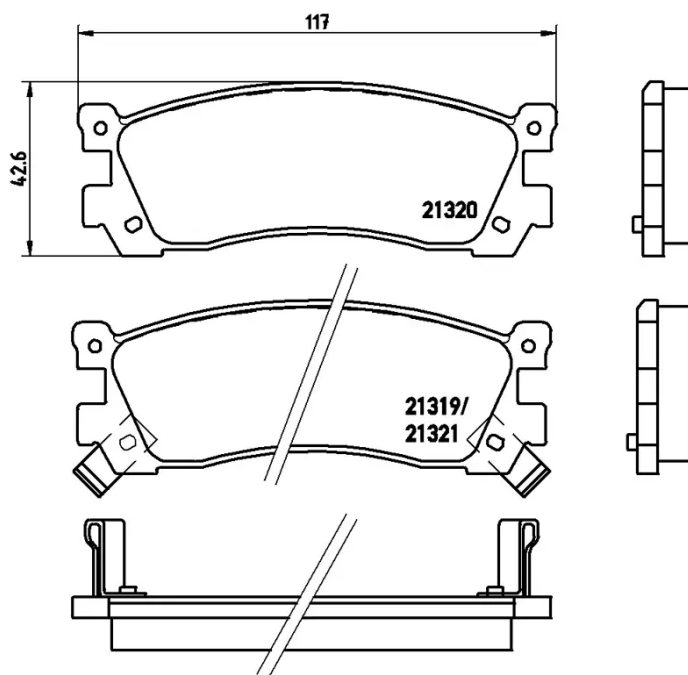

BRAKE PAD

P 49 025

The P 49 025 brake pad is synonymous with reliability

The Brembo brake pad guarantees ultimate safety when braking thanks to the use of more than 100 different compounds, designed according to the type of vehicle and use. Stopping distances reduced to a minimum, maximum driving comfort and silent operation are the most important features of Brembo materials. Brembo brake pads are supplied together with an extensive range of accessories and assembly kits for professional-standard installation.

- ✓ OE-equivalent
- ✓ Brembo quality
- ✓ ECE-R90 certificate
- ✓ Safety
- ✓ Performance
- ✓ Comfort

Technical specifications

EAN code 8020584053621	Axle Rear	Thickness 13 mm
Width 117 mm	Height 43 mm	Braking system Akebono
Wear indicator Acoustic	WVA number 21320,21319,21321	Accessories With anti-squeal shim