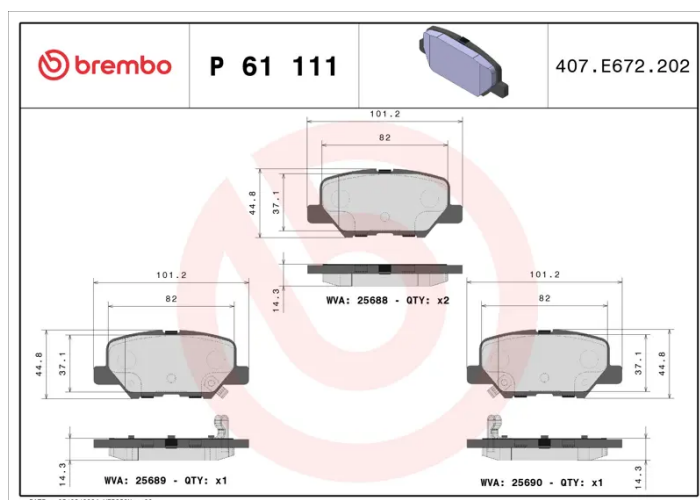

BRAKE PAD

P 61 111

The P 61 111 brake pad is synonymous with reliability

The Brembo brake pad guarantees ultimate safety when braking thanks to the use of more than 100 different compounds, designed according to the type of vehicle and use. Stopping distances reduced to a minimum, maximum driving comfort and silent operation are the most important features of Brembo materials. Brembo brake pads are supplied together with an extensive range of accessories and assembly kits for professional-standard installation.

- ✓ OE-equivalent
- ✓ Brembo quality
- ✓ ECE-R90 certificate
- ✓ Safety
- ✓ Performance
- ✓ Comfort

Technical specifications

EAN code 8020584108765	Axle Rear	Thickness 14 mm
Width 101 mm	Height 44 mm	Braking system Akebono
Wear indicator Acoustic	WVA number 25688,25689,25690	Accessories With anti-squeal shim