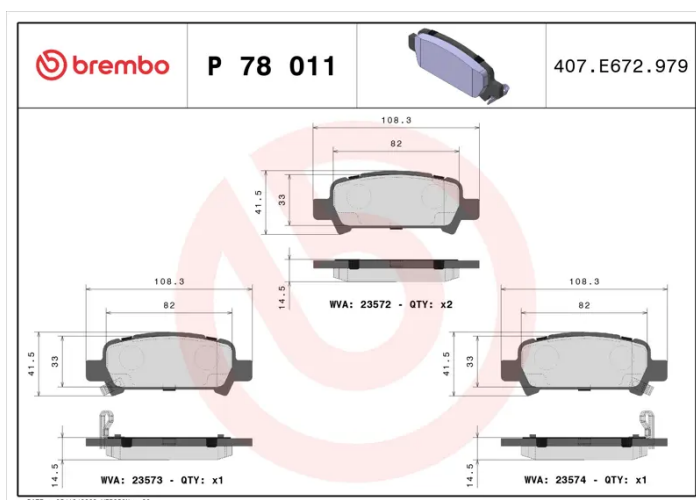

BRAKE PAD

P 78 011

The P 78 011 brake pad is synonymous with reliability

The Brembo brake pad guarantees ultimate safety when braking thanks to the use of more than 100 different compounds, designed according to the type of vehicle and use. Stopping distances reduced to a minimum, maximum driving comfort and silent operation are the most important features of Brembo materials. Brembo brake pads are supplied together with an extensive range of accessories and assembly kits for professional-standard installation.

- ✓ OE-equivalent
- ✓ Brembo quality
- ✓ ECE-R90 certificate
- ✓ Safety
- ✓ Performance
- ✓ Comfort

Technical specifications

EAN code 8020584057186	Axle Rear	Thickness 14 mm
Width 108 mm	Height 43 mm	Braking system Akebono
Wear indicator Acoustic	WVA number 23572,23573,23574	Accessories With anti-squeal shim