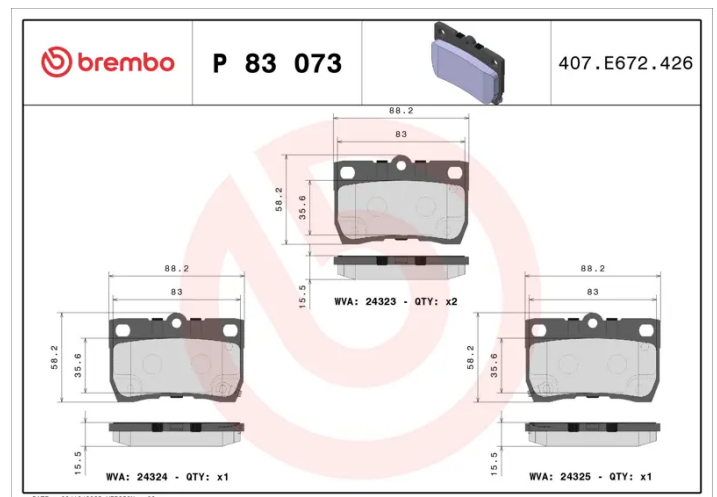

## P 83 073

The P 83 073 brake pad is synonymous with reliability

The Brembo brake pad guarantees ultimate safety when braking thanks to the use of more than 100 different compounds, designed according to the type of vehicle and use. Stopping distances reduced to a minimum, maximum driving comfort and silent operation are the most important features of Brembo materials. Brembo brake pads are supplied together with an extensive range of accessories and assembly kits for professional-standard installation.

### Technical specifications

EAN code <b>8020584062111</b>	Axle <b>Rear</b>	Thickness <b>16 mm</b>
Width <b>88 mm</b>	Height <b>58 mm</b>	Braking system <b>NBK</b>
Wear indicator <b>Acoustic</b>	WVA number <b>24324,24325,24323</b>	Accessories <b>With anti-squeal shim</b>