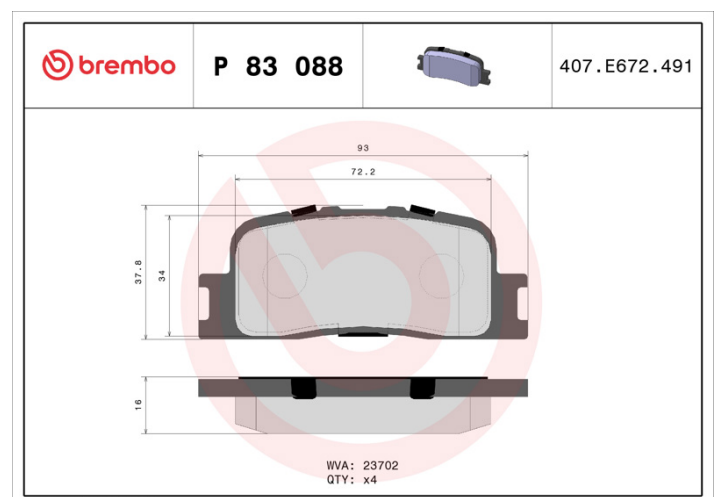

BRAKE PAD

P 83 088

The P 83 088 brake pad is synonymous with reliability

The Brembo brake pad guarantees ultimate safety when braking thanks to the use of more than 100 different compounds, designed according to the type of vehicle and use. Stopping distances reduced to a minimum, maximum driving comfort and silent operation are the most important features of Brembo materials. Brembo brake pads are supplied together with an extensive range of accessories and assembly kits for professional-standard installation.

- ✓ OE-equivalent
- ✓ Brembo quality
- ✓ ECE-R90 certificate
- ✓ Safety
- ✓ Performance
- ✓ Comfort

Technical specifications

EAN code	Axle	Thickness
8020584062265	Rear	16 mm
Width	Height	Braking system
93 mm	38 mm	Akebono
Wear indicator	WVA number	
Without	23702	