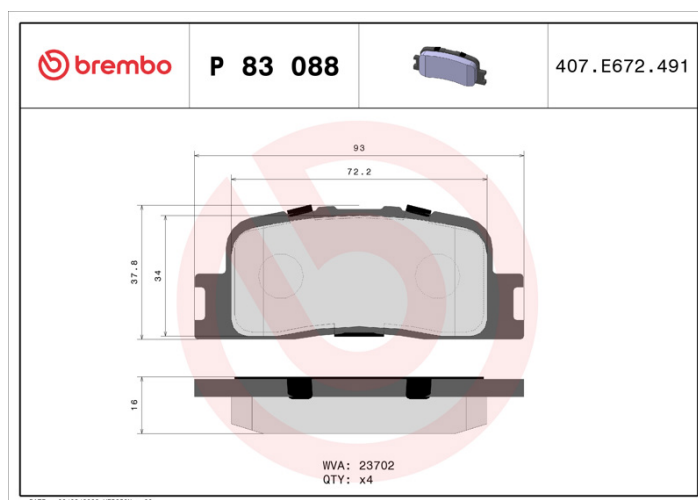

BRAKE PAD

P 83 088

The P 83 088 brake pad is synonymous with reliability

The Brembo brake pad guarantees ultimate safety when braking thanks to the use of more than 100 different compounds, designed according to the type of vehicle and use. Stopping distances reduced to a minimum, maximum driving comfort and silent operation are the most important features of Brembo materials. Brembo brake pads are supplied together with an extensive range of accessories and assembly kits for professional-standard installation.

- ✓ OE-equivalent
- ✓ Brembo quality
- ✓ ECE-R90 certificate
- ✓ Safety
- ✓ Performance
- ✓ Comfort

Technical specifications

EAN code	Axle	Thickness
8020584062265	Rear	16 mm
Width	Height	Braking system
93 mm	38 mm	Akebono
Wear indicator	WVA number	
Without	23702	