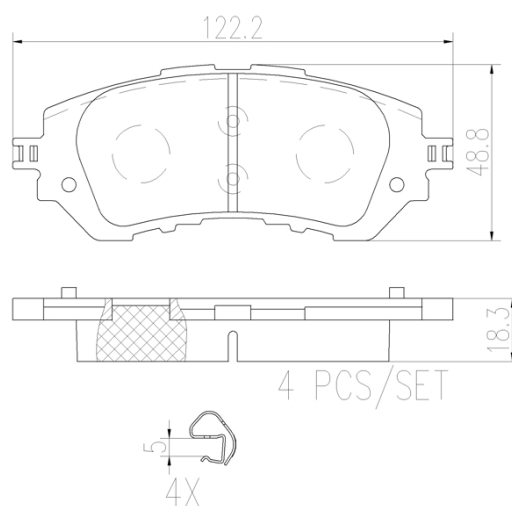

BRAKE PAD

P 83 165

The P 83 165 brake pad is synonymous with reliability

The Brembo brake pad guarantees ultimate safety when braking thanks to the use of more than 100 different compounds, designed according to the type of vehicle and use. Stopping distances reduced to a minimum, maximum driving comfort and silent operation are the most important features of Brembo materials. Brembo brake pads are supplied together with an extensive range of accessories and assembly kits for professional-standard installation.

- ✓ OE-equivalent
- ✓ Brembo quality
- ✓ ECE-R90 certificate
- ✓ Safety
- ✓ Performance
- ✓ Comfort

Technical specifications

EAN code	Axle	Thickness
8020584069899	Front	18 mm
Width	Height	Braking system
122 mm	49 mm	Akebono
Wear indicator		
Acoustic		