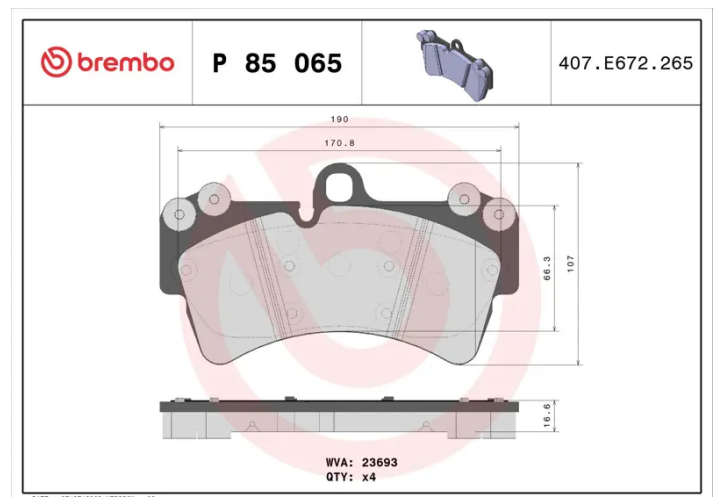

BRAKE PAD

P 85 065

The P 85 065 brake pad is synonymous with reliability

The Brembo brake pad guarantees ultimate safety when braking thanks to the use of more than 100 different compounds, designed according to the type of vehicle and use. Stopping distances reduced to a minimum, maximum driving comfort and silent operation are the most important features of Brembo materials. Brembo brake pads are supplied together with an extensive range of accessories and assembly kits for professional-standard installation.

- ✓ OE-equivalent
- ✓ Brembo quality
- ✓ ECE-R90 certificate
- ✓ Safety
- ✓ Performance
- ✓ Comfort

Technical specifications

EAN code 8020584058688	Axle Front	Thickness 17 mm
Width 190 mm	Height 106 mm	Braking system Brembo
Wear indicator Prepared for wear indicator	WVA number 23693	Accessories With anti-squeal shim With counterweights