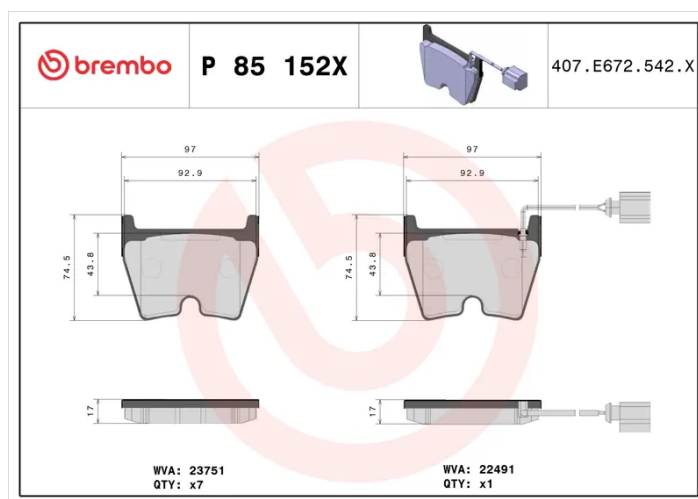

BRAKE PAD XTRA P 85 152X

The P 85 152X Xtra brake pad is synonymous with reliability

Brembo Xtra brake pads, developed to enhance the advantages of the Xtra and Max discs, are made using the special BRM X L01 compound which consists of more than 30 different components. Compared with the compound used for original-equivalent pads, the new solution assures a higher friction coefficient, which translates to more precise and stable braking, at both high and low temperatures. All this makes for greater driving comfort and improved pedal modularity, without compromising the product's mileage output.

- ✓ OE-equivalent
- ✓ Brembo quality
- ✓ ECE-R90 certificate
- ✓ Safety
- ✓ Performance
- ✓ Sports driving

Technical specifications

EAN code 8020584069479	Axle Front	Thickness 16 mm
Width 96 mm	Height 74 mm	Braking system Brembo
Wear indicator Electric	WVA number 22033,23751,22491	Accessories With anti-squeal shim