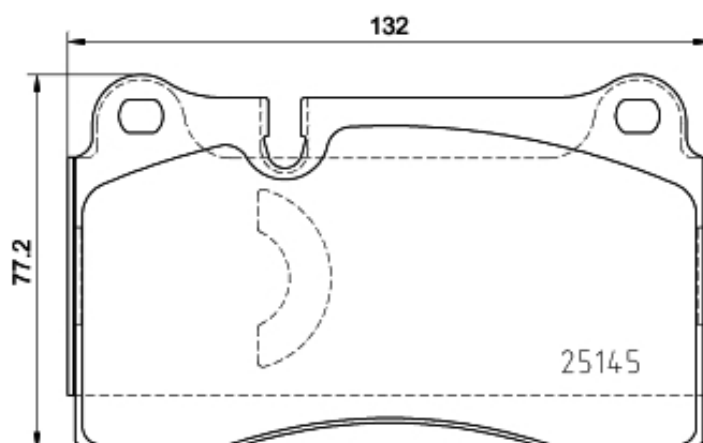

### Technical specifications

EAN code	Axle	Thickness
<b>8020584084724</b>	<b>Front</b>	<b>16 mm</b>
Width	Height	Braking system
<b>132 mm</b>	<b>77 mm</b>	<b>Brembo</b>
Wear indicator	WVA number	Accessories
<b>Prepared for wear indicator</b>	<b>25145</b>	<b>With anti-squeal shim</b>