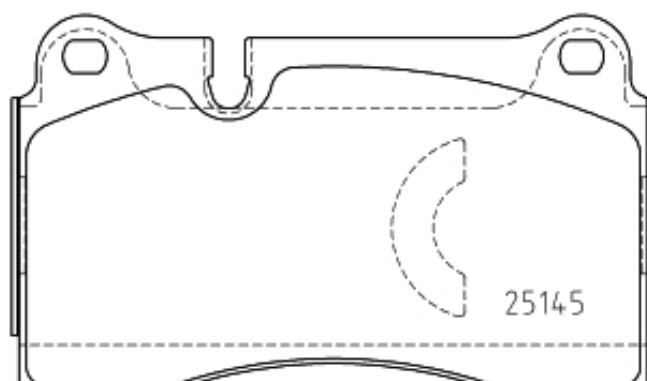

## P 85 159

The P 85 159 brake pad is synonymous with reliability

The Brembo brake pad guarantees ultimate safety when braking thanks to the use of more than 100 different compounds, designed according to the type of vehicle and use. Stopping distances reduced to a minimum, maximum driving comfort and silent operation are the most important features of Brembo materials. Brembo brake pads are supplied together with an extensive range of accessories and assembly kits for professional-standard installation.

### Technical specifications

EAN code	Axle	Thickness
<b>8020584084724</b>	<b>Front</b>	<b>16 mm</b>
Width	Height	Braking system
<b>132 mm</b>	<b>77 mm</b>	<b>Brembo</b>
Wear indicator	WVA number	Accessories
<b>Prepared for wear indicator</b>	<b>25145</b>	<b>With anti-squeal shim</b>