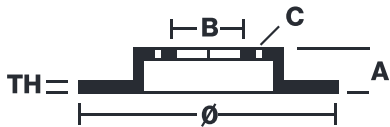

SPORT | TY3 BRAKE DISC

59.E115.69

The 59.E115.69 brake disc is synonymous with reliability

Type-3 slotting used to distinguish the Brembo SPORT | TY3 brake disc is widely used in professional motorsports. It therefore offers superior initial response with excellent release characteristics, improving braking performance while giving the vehicle an aggressive appearance. The Brembo logo on the braking surface adds an exclusive and unique touch to the vehicle. The SPORT | TY3 brake discs are plug-and-play since they replace OE discs directly.

- ✓ OE-equivalent
- ✓ Brembo quality
- ✓ ECE-R90 certificate
- ✓ Safety
- ✓ Performance
- ✓ Comfort
- ✓ Sports driving
- ✓ Sparty look

Technical specifications

Diameter	Thickness (TH)	Height (A)
345 mm	24 mm	79 mm
Number of holes (C)	Brake disc type	Centering
5	Solid	75 mm
Min. thickness	Tightening torque	Axle
22,4 mm	140 Nm	Rear
Units per box	EAN code	
0	8020584606438	