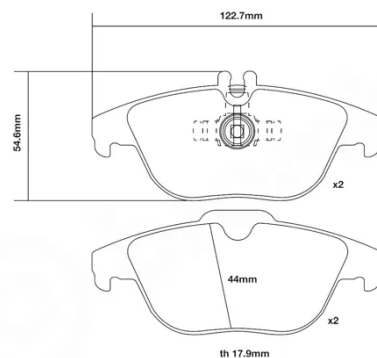

Technical specifications

Width	Thickness	Height
123 mm	18 mm	52 mm

Wear indicator	WVA number	Axle
Prepared for wear indicator	24253,24254	Rear

EAN code
8020584603659