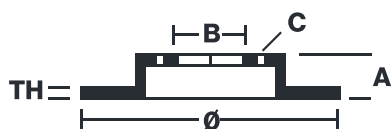

168B407D6

The 168B407D6 brake disc is synonymous with reliability

- ✓ OE-equivalent
- ✓ Brembo quality
- ✓ Safety
- ✓ Performance
- ✓ Durability
- ✓ Sports driving

Technical specifications

Diameter Ø	Thickness (TH)	Number of holes
305 mm	5 mm	5
Hole diameter	Centering (B)	Brake disc type
14 mm	181 mm	Fixed
Surface width	Holes fixing (C)	
	14 mm	
Units per box		
1		