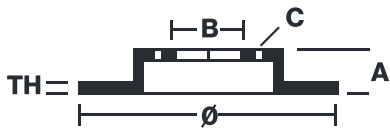

Technical specifications

Diameter $\emptyset$	Thickness (TH)	Number of holes
305 mm	5 mm	5
Hole diameter	Centering (B)	Brake disc type
14 mm	181 mm	Fixed
Surface width	Holes fixing (C)	
	14 mm	
Units per box		
1