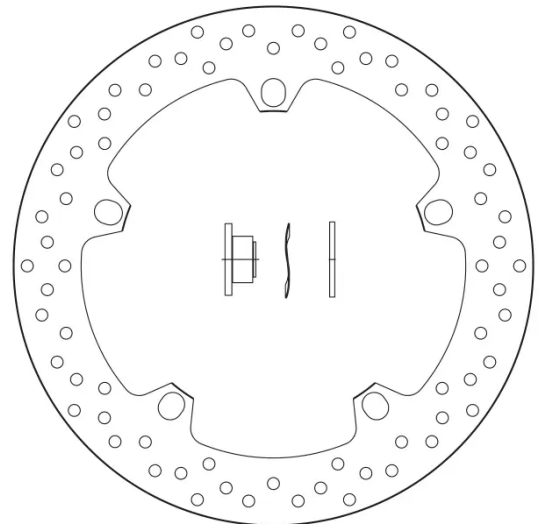

# 168B407D6

The 168B407D6 brake disc is synonymous with reliability

- ✓ OE-equivalent
- ✓ Brembo quality
- ✓ Safety
- ✓ Performance
- ✓ Durability
- ✓ Sports driving

## Technical specifications

|                      |                  |                 |
|----------------------|------------------|-----------------|
| Diameter $\emptyset$ | Thickness (TH)   | Number of holes |
| <b>305 mm</b>        | <b>5 mm</b>      | <b>5</b>        |
| Hole diameter        | Centering (B)    | Brake disc type |
| <b>14 mm</b>         | <b>181 mm</b>    | <b>Fixed</b>    |
| Surface width        | Holes fixing (C) |                 |
|                      | <b>14 mm</b>     |                 |
| Units per box        |                  |                 |
| <b>1</b>             |                  |                 |