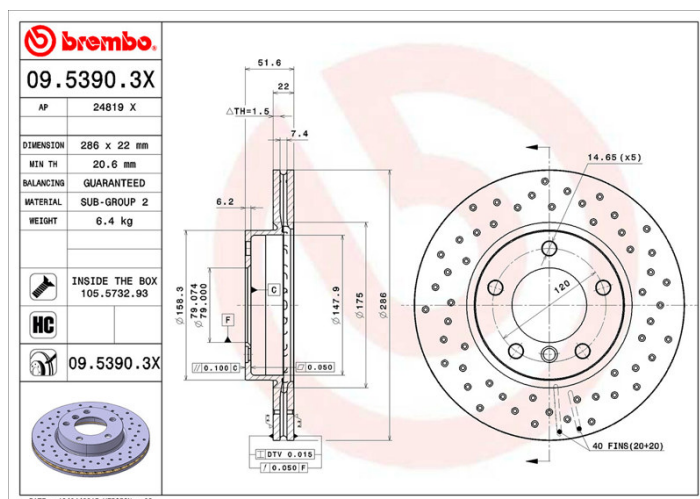

### Technical specifications

EAN code  
8020584212387

Axle  
Front

Diameter Ø  
286 mm

Thickness (TH)  
22 mm

Height (A)  
52 mm

Number of holes (C)  
5

Brake disc type  
Ventilated

Centering (B)  
79 mm

Min. thickness  
20,6 mm

Tightening torque  
120 Nm