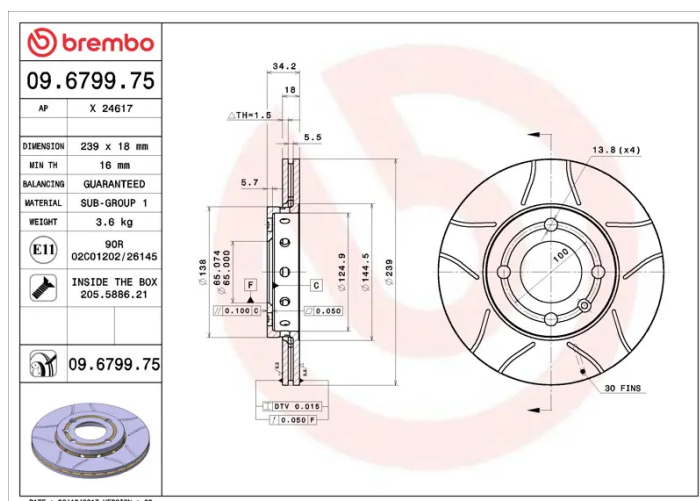

### Technical specifications

EAN code  
**8020584011867**

Axle  
**Front**

Diameter  $\varnothing$   
**239 mm**

Thickness (TH)  
**18 mm**

Height (A)  
**34 mm**

Number of holes (C)  
**4**

Brake disc type  
**Ventilated**

Centering (B)  
**65 mm**

Min. thickness  
**16 mm**

Tightening torque  
**110 Nm**