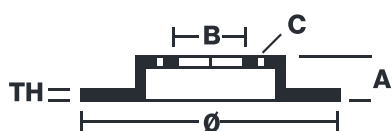

### Technical specifications

EAN code  
**8020584011867**

Axle  
**Front**

Diameter  $\varnothing$   
**239 mm**

Thickness (TH)  
**18 mm**

Height (A)  
**34 mm**

Number of holes (C)  
**4**

Brake disc type  
**Ventilated**