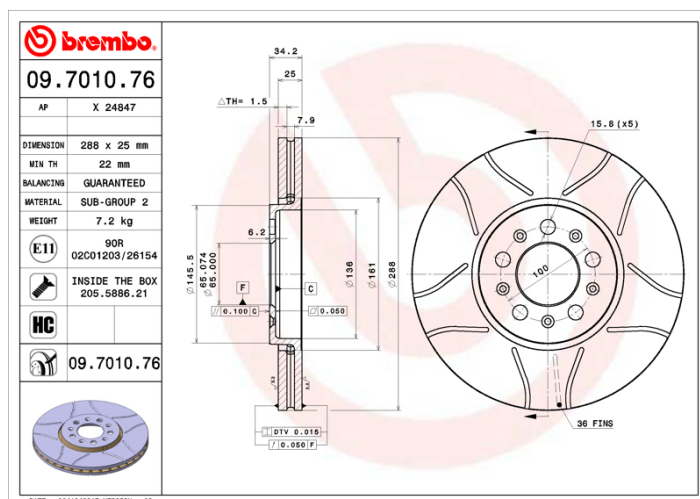

- ✓ Brembo quality
- ✓ ECE-R90 certificate
- ✓ Performance
- ✓ Sports driving
- ✓ Sporty look
- ✓ High carbon
- ✓ Anti-corrosion
- ✓ Fastening screws

Technical specifications

EAN code **8020584013649** Axle **Front and rear**

Thickness (TH) **25 mm** Height (A) **34 mm**

Brake disc type **Ventilated** Centering (B) **65 mm**

Diameter \varnothing **288 mm**

Number of holes (C) **5**

Min. thickness **22 mm**

Tightening torque **120 Nm**