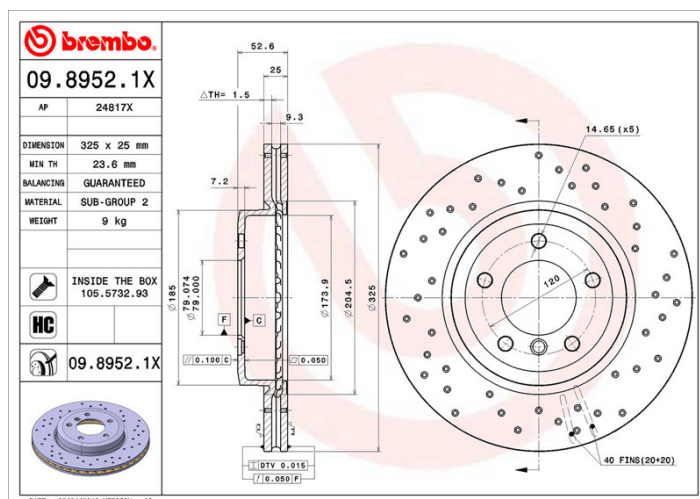

- ✓ Brembo quality
- ✓ ECE-R90 certificate
- ✓ Performance
- ✓ Sports driving
- ✓ Sporty look
- ✓ High carbon
- ✓ Anti-corrosion
- ✓ Fastening screws

Technical specifications

EAN code 8020584212592	Axle Front	Diameter Ø 325 mm
Thickness (TH) 25 mm	Height (A) 53 mm	Number of holes (C) 5
Brake disc type Ventilated	Centering (B) 79 mm	Min. thickness 23,6 mm

Tightening torque
120 Nm

COMPATIBLE VEHICLES

COMPATIBLE OE PART NUMBERS

34101166071 BMW

34116769305 BMW

34116855156 BMW

34116864047 BMW
