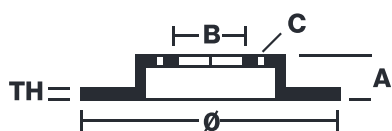

BRAKE DISC XTRA

09.8952.1X

The 09.8952.1X Xtra brake disc is synonymous with reliability

The Brembo Xtra brake disc features holes on the braking surface. The holes are designed to improve the cooling of the braking system, to generate greater fading resistance and grip in the initial stages of braking. The sports look is also enhanced by the presence of the UV paint.

- ✓ Brembo quality
- ✓ ECE-R90 certificate
- ✓ Performance
- ✓ Sports driving
- ✓ Sporty look
- ✓ High carbon
- ✓ Anti-corrosion
- ✓ Fastening screws

Technical specifications

EAN code 8020584212592	Axle Front	Diameter Ø 325 mm
Thickness (TH) 25 mm	Height (A) 53 mm	Number of holes (C) 5
Brake disc type Ventilated	Centering (B) 79 mm	Min. thickness 23,6 mm