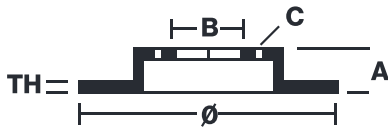

BRAKE DISC XTRA

09.9365.2X

The 09.9365.2X Xtra brake disc is synonymous with reliability

The Brembo Xtra brake disc features holes on the braking surface. The holes are designed to improve the cooling of the braking system, to generate greater fading resistance and grip in the initial stages of braking. The sports look is also enhanced by the presence of the UV paint.

- ✓ Brembo quality
- ✓ ECE-R90 certificate
- ✓ Performance
- ✓ Sports driving
- ✓ Sporty look
- ✓ High carbon
- ✓ Anti-corrosion
- ✓ PVT ventilation

Technical specifications

EAN code
8020584217559

Axle
Front

Diameter Ø
330 mm

Thickness (TH)
28 mm

Height (A)
40 mm

Number of holes (C)
5

Brake disc type
Ventilated

Centering (B)
70 mm

Min. thickness
26,5 mm

Tightening torque
120 Nm