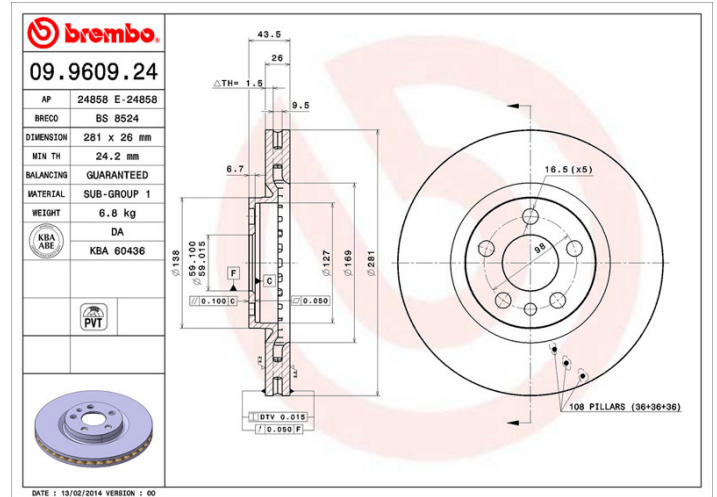

### Technical specifications

EAN code  
**8020584960929**

Axle  
**Front**

Diameter  $\varnothing$   
**281 mm**

Thickness (TH)  
**26 mm**

Height (A)  
**44 mm**

Number of holes (C)  
**5**

Brake disc type  
**Ventilated**

Centering (B)  
**59 mm**

Min. thickness  
**24,2 mm**

Tightening torque  
**100 Nm**

COMPATIBLE VEHICLES