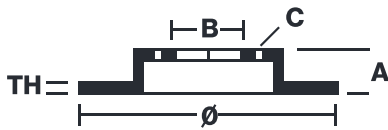

## 09.9609.24

The 09.9609.24 brake disc is synonymous with reliability

The Brembo brake disc is fully interchangeable with an Original Equipment brake disc. The control of the entire production cycle allows Brembo to offer brake discs with outstanding performance levels, reliability, durability and comfort in all conditions of use. All Brembo brake discs are accompanied by the ECE-R90 homologation.

### Technical specifications

EAN code  
**8020584960929**

Axle  
**Front**

Diameter  $\varnothing$   
**281 mm**

Thickness (TH)  
**26 mm**

Height (A)  
**44 mm**

Number of holes (C)  
**5**

Brake disc type  
**Ventilated**