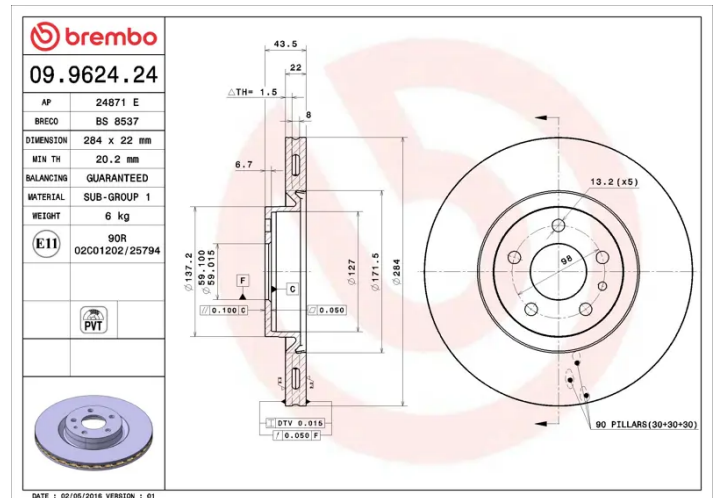

### Technical specifications

EAN code  
**8020584962428**

Axle  
**Front**

Diameter Ø  
**284** mm

Thickness (TH)  
**22** mm

Height (A)  
**44** mm

Number of holes (C)  
**5**

Brake disc type  
**Ventilated**

Centering (B)  
**59** mm

Min. thickness  
**20,2** mm

Tightening torque  
**98** Nm

**COMPATIBLE VEHICLES**