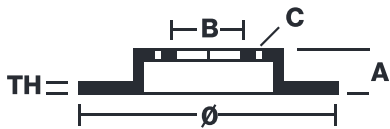

### Technical specifications

EAN code  
**8020584962428**

Axle  
**Front**

Diameter Ø  
**284** mm

Thickness (TH)  
**22** mm

Height (A)  
**44** mm

Number of holes (C)  
**5**

Brake disc type  
**Ventilated**