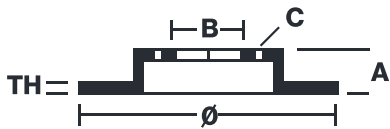

## 09.9626.14

The **09.9626.14** brake disc is synonymous with reliability

The Brembo brake disc is fully interchangeable with an Original Equipment brake disc. The control of the entire production cycle allows Brembo to offer brake discs with outstanding performance levels, reliability, durability and comfort in all conditions of use. All Brembo brake discs are accompanied by the ECE-R90 homologation.

### Technical specifications

EAN code  
**8020584962619**

Axle  
**Front**

Diameter Ø  
**284** mm

Thickness (TH)  
**22** mm

Height (A)  
**39** mm

Number of holes (C)  
**4**

Brake disc type  
**Ventilated**