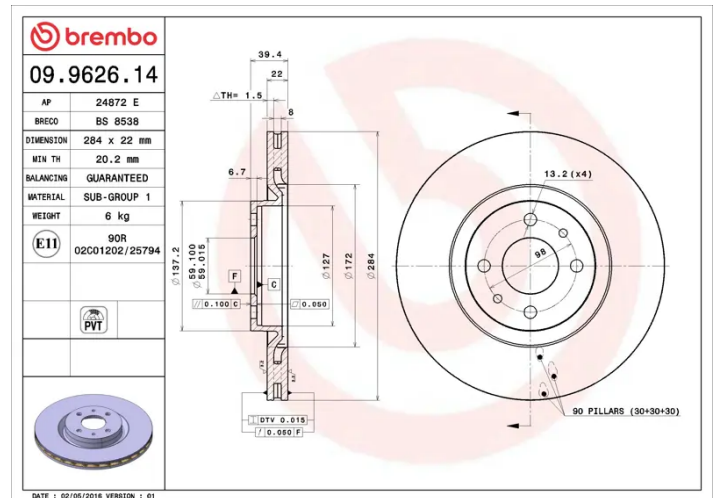

### Technical specifications

EAN code  
**8020584962619**

Axle  
**Front**

Diameter Ø  
**284** mm

Thickness (TH)  
**22** mm

Height (A)  
**39** mm

Number of holes (C)  
**4**

Brake disc type  
**Ventilated**

Centering (B)  
**59** mm

Min. thickness  
**20,2** mm

Tightening torque  
**86** Nm

COMPATIBLE VEHICLES