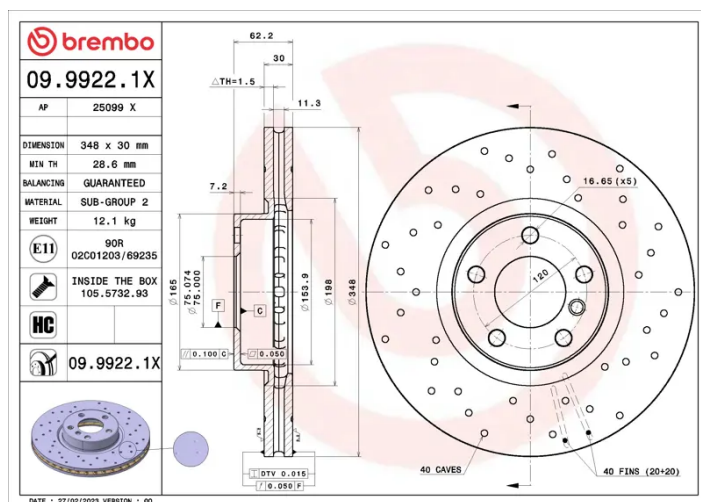

- ✓ Brembo quality
- ✓ ECE-R90 certificate
- ✓ Performance
- ✓ Sports driving
- ✓ Sporty look
- ✓ High carbon
- ✓ Anti-corrosion
- ✓ Fastening screws

Technical specifications

EAN code
8020584324509

Axle
Front

Diameter Ø
348 mm

Thickness (TH)
30 mm

Height (A)
62,2 mm

Number of holes (C)
5

Brake disc type
Ventilated

Centering (B)
75,5 mm

Min. thickness
28,6 mm

COMPATIBLE VEHICLES