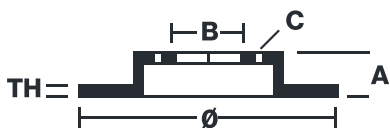

BRAKE DISC XTRA

09.9922.1X

The 09.9922.1X Xtra brake disc is synonymous with reliability

The Brembo Xtra brake disc features holes on the braking surface. The holes are designed to improve the cooling of the braking system, to generate greater fading resistance and grip in the initial stages of braking. The sports look is also enhanced by the presence of the UV paint.

- ✓ Brembo quality
- ✓ ECE-R90 certificate
- ✓ Performance
- ✓ Sports driving
- ✓ Sporty look
- ✓ High carbon
- ✓ Anti-corrosion
- ✓ Fastening screws

Technical specifications

EAN code
8020584324509

Axle
Front