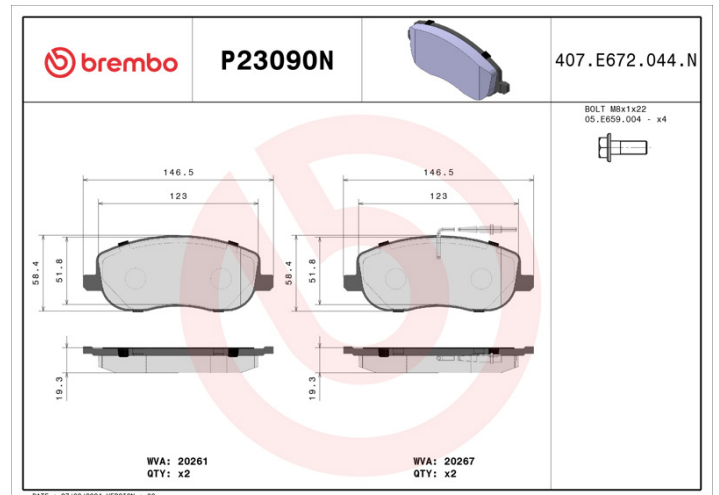

- ✓ OE-equivalent
- ✓ Brembo quality
- ✓ Safety
- ✓ Comfort
- ✓ Durability
- ✓ Dust reduction
- ✓ With accessories

Technical specifications

EAN code 8020584096901	Axle Front	Thickness 19 mm
Width 147 mm	Height 60 mm	Accessories With anti-squeal shim With brake caliper bolts
Wear indicator Electric	WVA number 20261,20267	