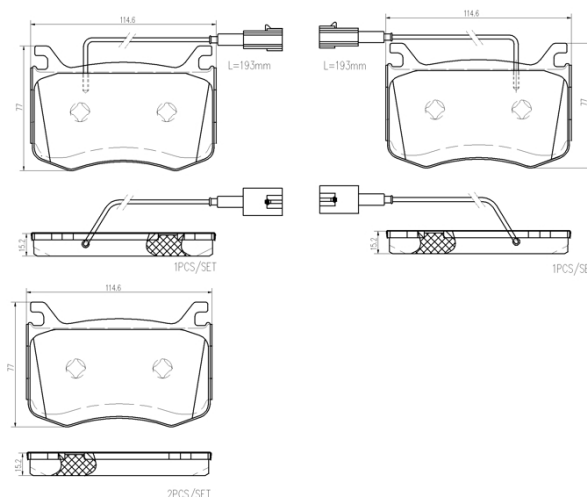

- ✓ OE-equivalent
- ✓ Brembo quality
- ✓ Safety
- ✓ Comfort
- ✓ Durability
- ✓ Dust reduction
- ✓ With accessories

Technical specifications

EAN code 8020584115442	Axle Front	Thickness 15 mm
Width 115 mm	Height 77 mm	Braking system Brembo
Wear indicator Electric	WVA number 22091,22092,22093	Accessories With anti-squeal shim