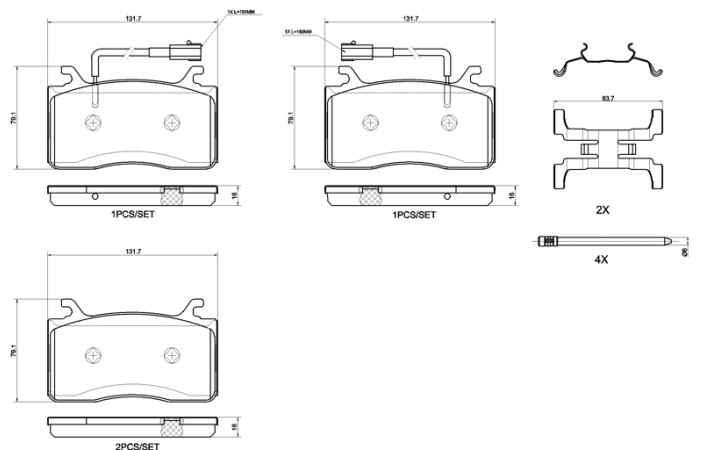

## Technical specifications

EAN code <b>8020584124888</b>	Axle <b>Front</b>	Thickness <b>15 mm</b>
Width <b>132 mm</b>	Height <b>79 mm</b>	Braking system <b>Brembo</b>
Wear indicator <b>Electric</b>	WVA number <b>22094</b>	Accessories <b>With accessories</b>