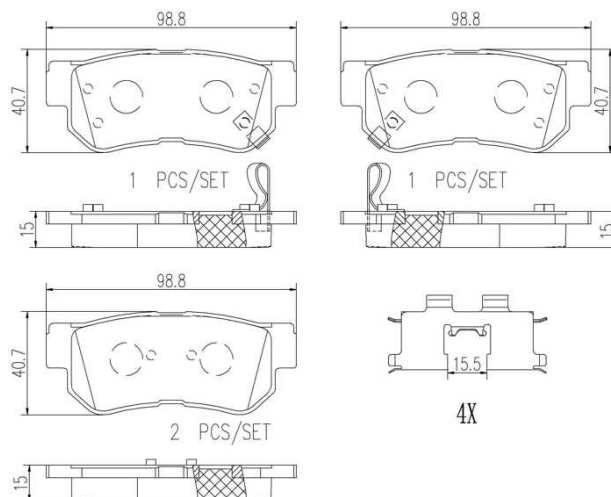

- ✓ OE-equivalent
- ✓ Brembo quality
- ✓ Safety
- ✓ Comfort
- ✓ Durability
- ✓ Dust reduction
- ✓ With accessories

Technical specifications

EAN code 8020584097939	Axle Rear	Thickness 15 mm
Width 99 mm	Height 41 mm	Braking system Mando
Wear indicator Acoustic	WVA number 23545,23544,23543	Accessories With anti-squeal shim With accessories