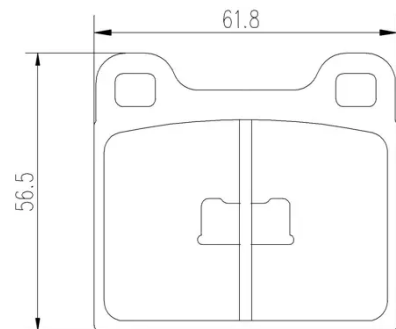

- ✓ OE-equivalent
- ✓ Brembo quality
- ✓ Safety
- ✓ Comfort
- ✓ Durability
- ✓ Dust reduction
- ✓ With accessories

Technical specifications

EAN code	Axle	Thickness
8020584089217	Front and rear	15 mm
Width	Height	Braking system
62 mm	57 mm	Teves
Wear indicator	WVA number	Accessories
Without	20034	With anti-squeal shim