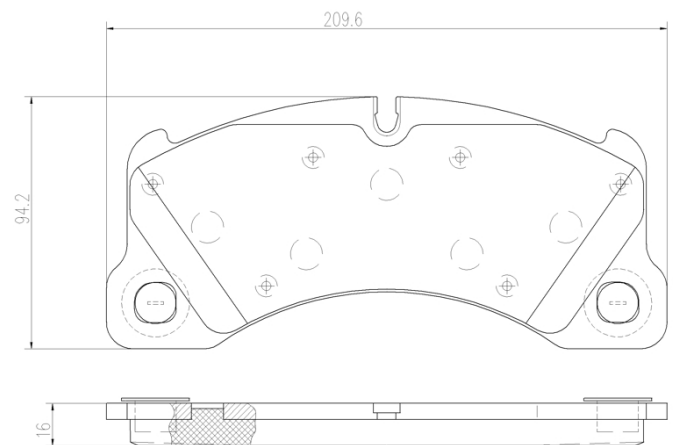

- ✓ OE-equivalent
- ✓ Brembo quality
- ✓ Safety
- ✓ Comfort
- ✓ Durability
- ✓ Dust reduction
- ✓ With accessories

Technical specifications

EAN code 8020584082980	Axle Front	Thickness 16 mm
Width 210 mm	Height 94 mm	Braking system Brembo
Wear indicator Prepared for wear indicator	WVA number 25007	Accessories With anti-squeal shim