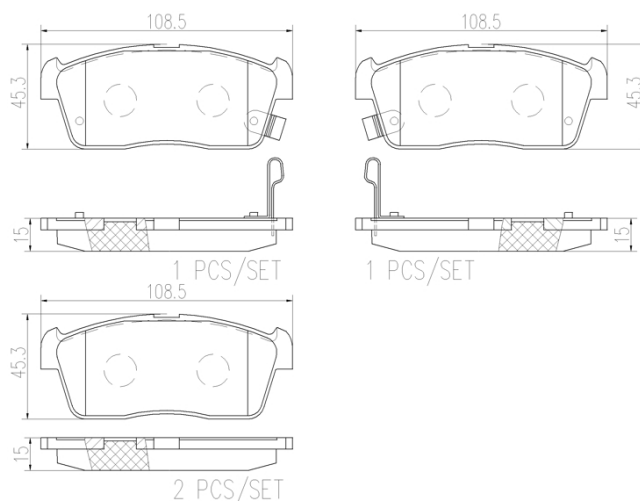

- ✓ OE-equivalent
- ✓ Brembo quality
- ✓ Safety
- ✓ Comfort
- ✓ Durability
- ✓ Dust reduction
- ✓ With accessories

Technical specifications

EAN code 8020584086308	Axle Front	Thickness 15 mm
Width 109 mm	Height 45 mm	Braking system Sumitomo
Wear indicator Acoustic	WVA number 23509,23507,23508	Accessories With anti-squeal shim